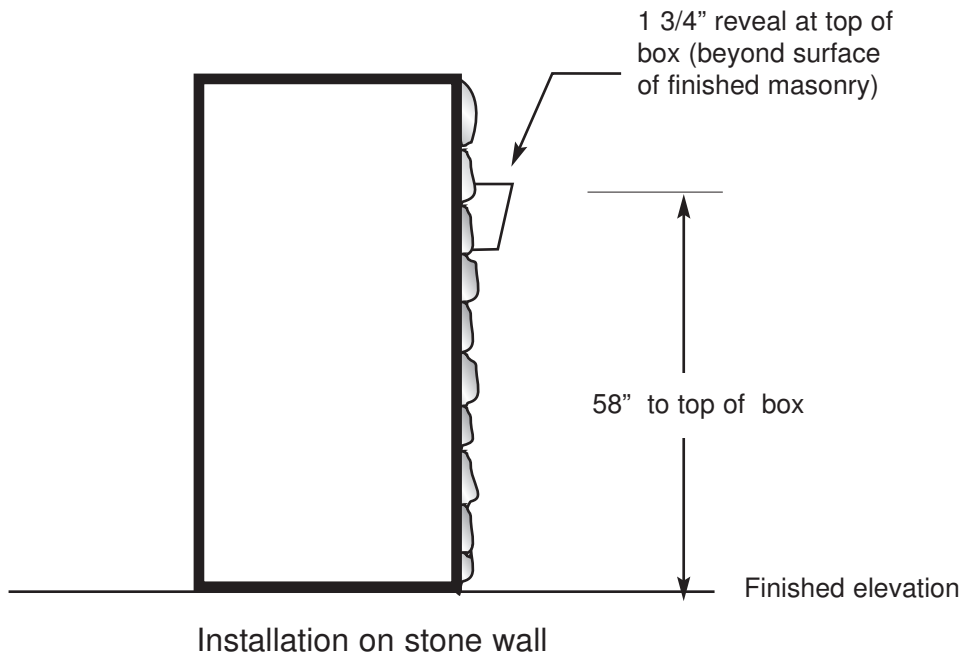

Installation Details - 300 and 600 Series

Installation Details - 2 Piece Gooseneck

DETAIL OF ATTACHMENT OF POLE ONTO BASE

Installation Details - 2 Piece Gooseneck

Optional application with 2 conduits