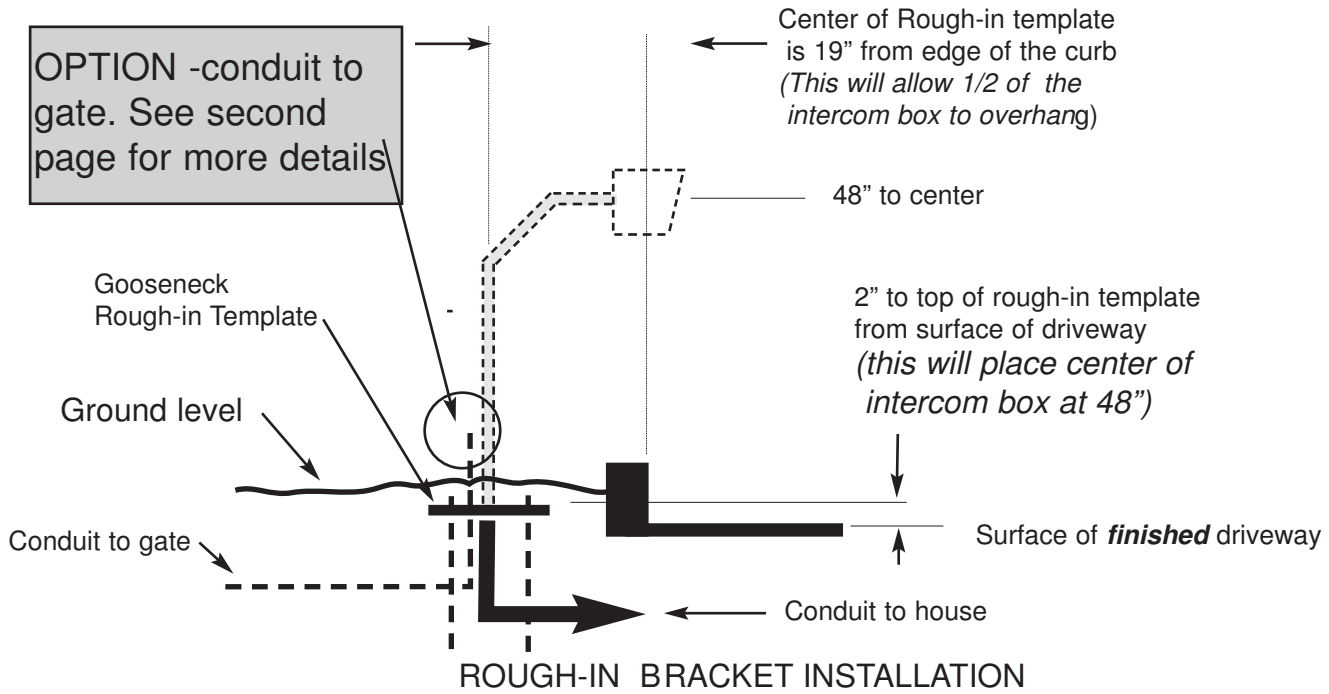

Installation Details - 300 and 600 Series

Installation Details - 2 Piece Gooseneck

DETAIL OF ATTACHMENT OF POLE ONTO BASE

Installation Details - 2 Piece Gooseneck

Optional application with 2 conduits