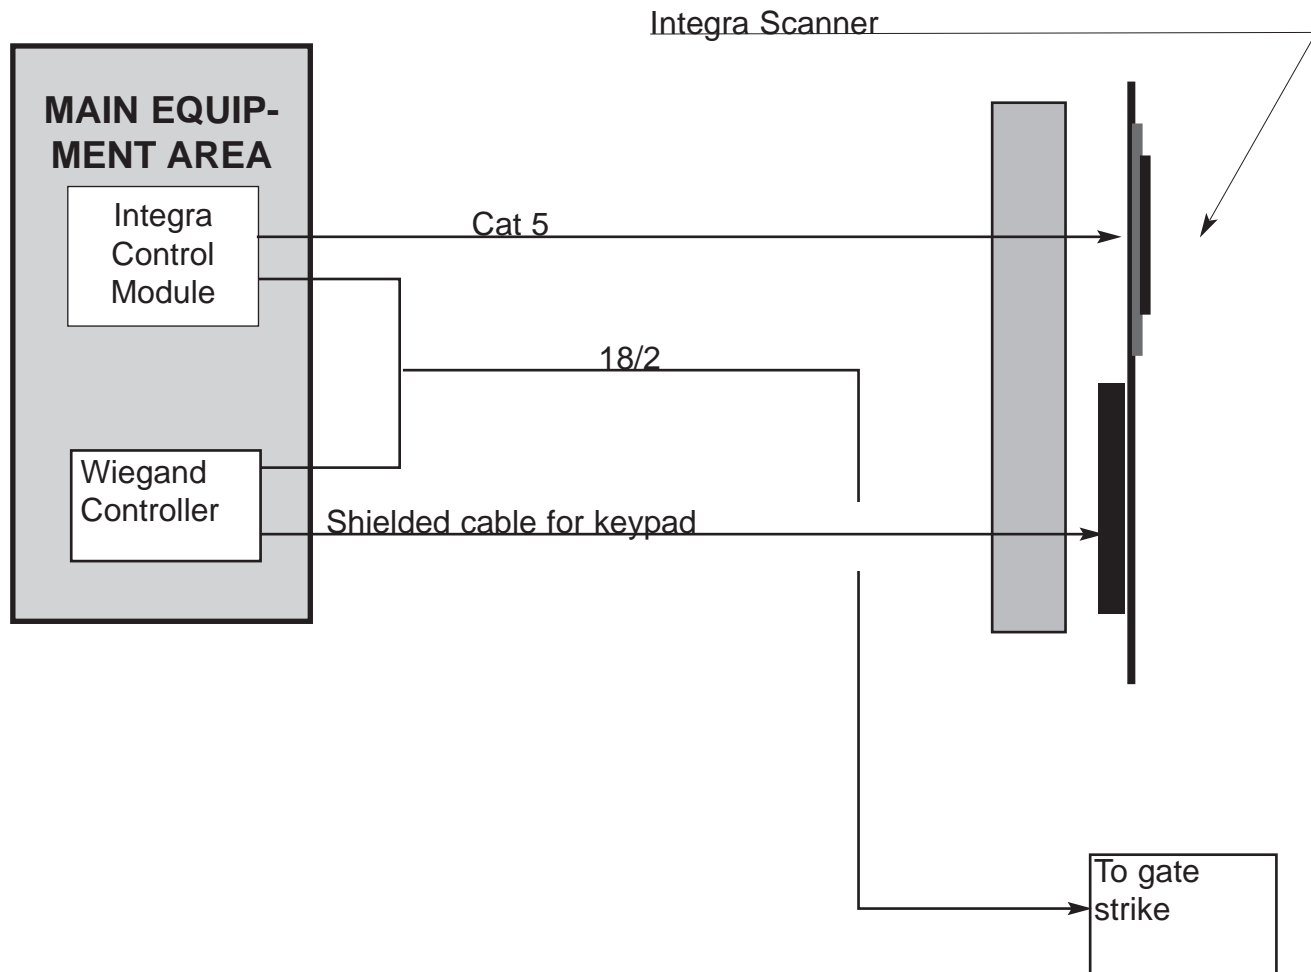

Prewire for Model 525-A

ASCII Keypads:
Cable Distance
ASCII controller: 500 feet
Recommended cable
Cat 5, Cat 6

Prewire for Model 525-S12

Prewire for Model 525-W

Wiegand Keypads:

Cable Distance

Wiegand or Clock-and-Data interface: 500 feet

Recommended cable

Alpha 1295, Belden 5503FE 5 conductor, 22 AWG stranded with overall shield or equivalent

Rough-in

Model 525

NOTE: All dimensions given are relative to "finished" surface, not rough grade.