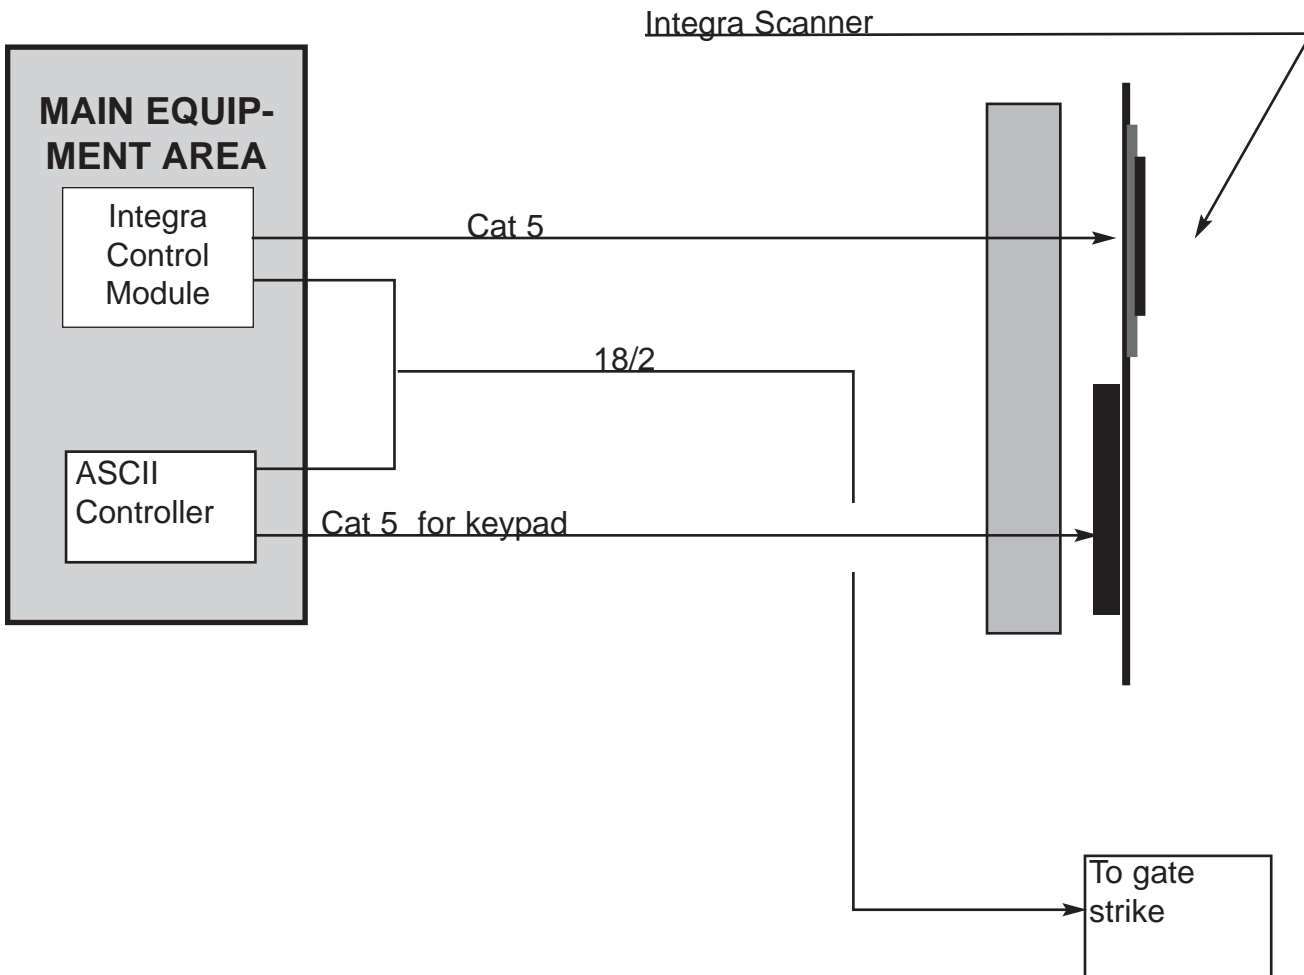

Prewire for Model 525-A

ASCII Keypads:
Cable Distance
ASCII controller: 500 feet
Recommended cable
Cat 5, Cat 6

Prewire for Model 525-S12

Prewire for Model 525-W

Wiegand Keypads:

Cable Distance

Wiegand or Clock-and-Data interface: 500 feet

Recommended cable

Alpha 1295, Belden 5503FE 5 conductor, 22 AWG stranded with overall shield or equivalent

Rough-in

Model 525

NOTE: All dimensions given are relative to "finished" surface, not rough grade.