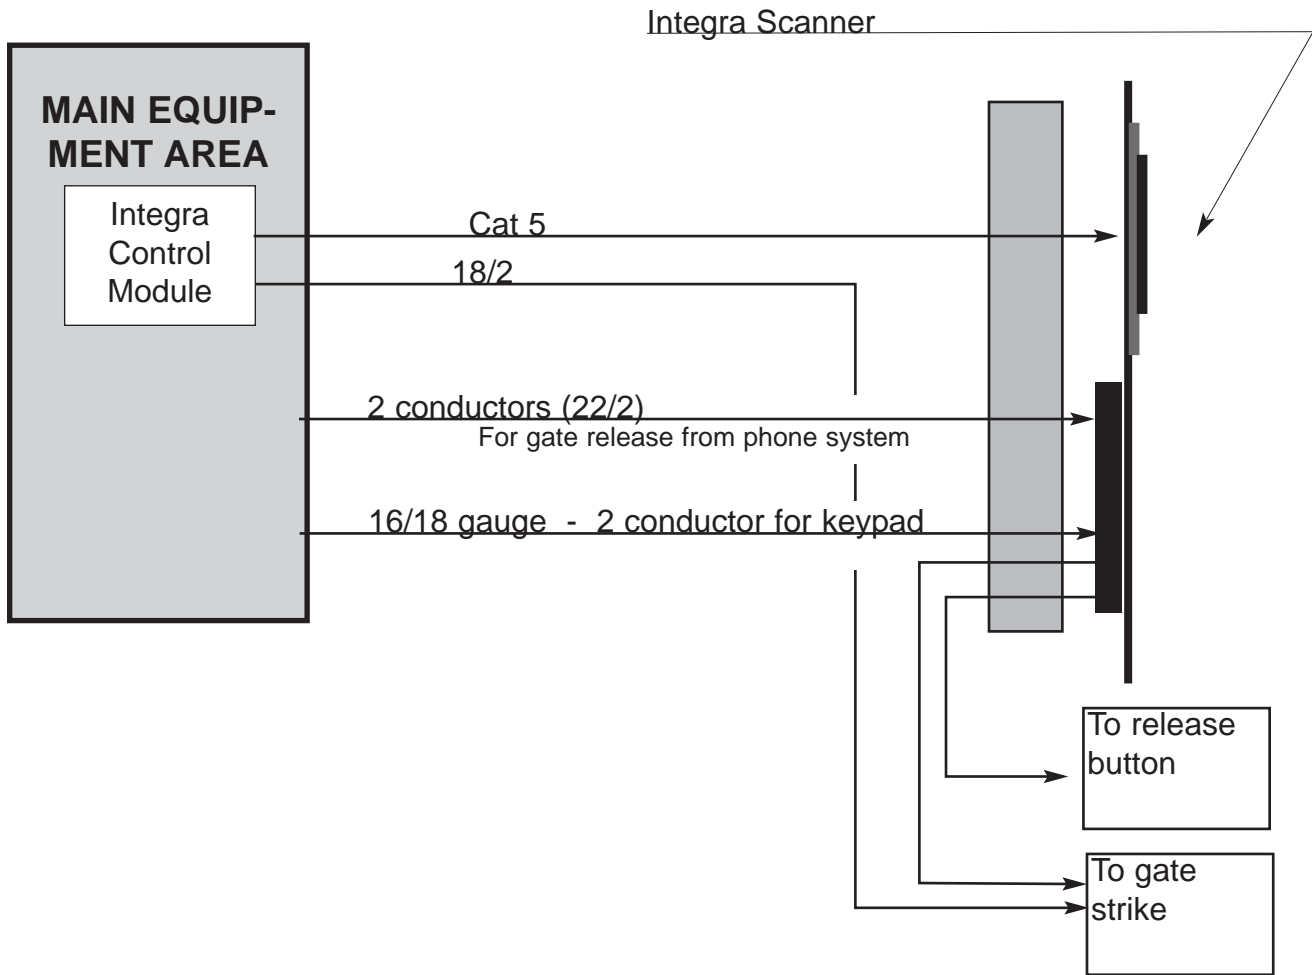

Prewire for Model 525-A

ASCII Keypads:
Cable Distance
ASCII controller: 500 feet
Recommended cable
Cat 5, Cat 6

Prewire for Model 525-S12

Prewire for Model 525-W

Wiegand Keypads:

Cable Distance

Wiegand or Clock-and-Data interface: 500 feet

Recommended cable

Alpha 1295, Belden 5503FE 5 conductor, 22 AWG stranded with overall shield or equivalent

Rough-in

Model 525

NOTE: All dimensions given are relative to "finished" surface, not rough grade.