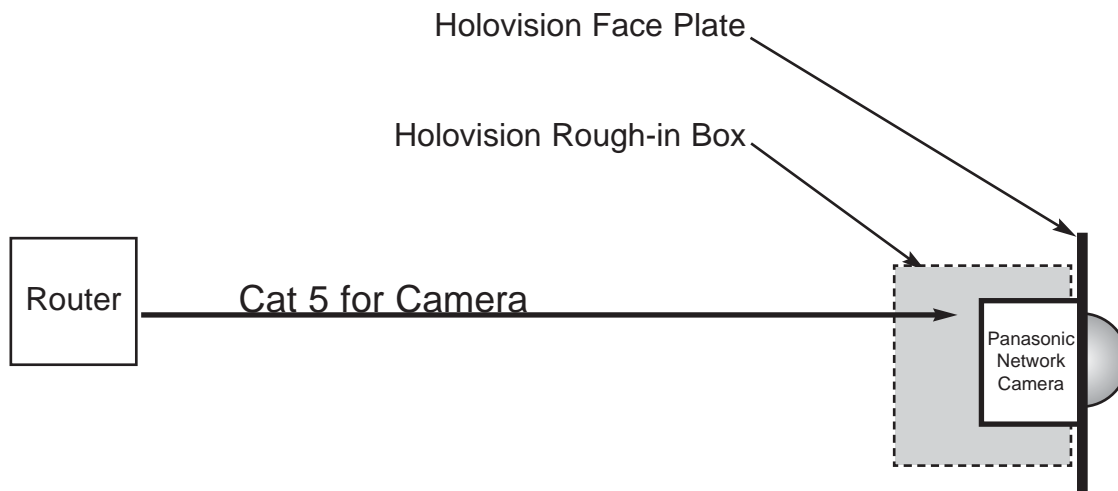

Prewire for Model 540

Model 540 Rough-in

Model 540is to be wall-mounted only

Height as
necessary

NOTE: All dimensions
given are relative to
“finished” surface, not
rough grade.