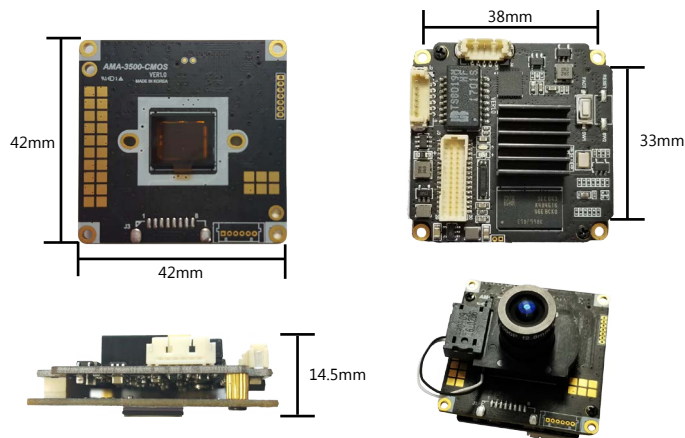

General Feature Diagram (mm)

Technical Specification

Image	Image Sensor	Sony Srravis IMX124 3.21Mega Pixels Image Sensor
	Size	1/2.8 inch
	Scan System	Progressive Scan
	Total Pixels	2065(H) X 1565(V), 3.21 Mega Pixels
	Effective Pixels	2048(H) X 1536(V), 3.15 Mega Pixels
Function	Day / Night	Auto / Day(Color) / Night(BW), ICR Control, Optional TDN Filter
	Privacy Area	On / Off (16 Programmable Zones)
	Motion Detection	432 Zone, Sensitivity 1~5 Step, On / Off
	WDR	DWDR(1~3 Step) On / Off
	DNR	2DNR, 3DNR
	Defog	Detects Foggy, On / Off
	SLDC	Simple_Lens Distortion Correction, On / Off
	HLC	On / Off
	Elec. Shutter	Auto(1/30~1/30000), Suppress Rolling, Manual
	Color Adjust	Bright/ Contrast / Saturation / Sharp / Hue
	White Balance	Auto / Push / Indoor / Outdoor / Fluorescent / User
	OSD Display	Text, Date, Time, Event, On / Off
	Image Mirror	Normal / Mirror(H) / Flip(V) / Both(HV) / Rotate
Electrical	Power Supply	DC12V
	Current	Max 220mA
Environmental	Temperature	Working Temp: 0°C ~ +50°C / Preservation Temp: -10°C ~ +60°C
Physical Spec	Dimension	42mm(W) X 42mm(H) X 14.5mm(D), without holder
	Weight	70g
Video	Compress Format	H.264 / MJPEG
	Resolution	2048x1536/1600x1200/1920x1080/1280x1024/1280x960/1280x720/1024x768/640x480/320x240
	Max. Frame Rate	30fps @ all resolution
	Video Quality	H.264: Bitrate Control, MJPEG: Quality Level Control
Audio	Streaming	Quad Stream (Stream1,2,3,4), RTP/RTSP, Unicast RTP, Multicast RTP
	Compress Format	G.711 u-law
Network	Streaming	Two-way
	Interface	RJ45 10/100 Base-T PoE
	Protocol	TCP/IP,UDP/IP,RTP,RTSP,RTCP,NTP,HTTP,DHCP,FTP,SMTP,DNS,DDNS
	Onvif	Yes, ver2.4.2
	DDNS	iplinker.net
	Simultaneous Access	Max. 10 user
Web Browser	OS: Windows7,8,10 / Manager: IE11, Firefox, Safari / Viewer: IE Only(ActiveX)