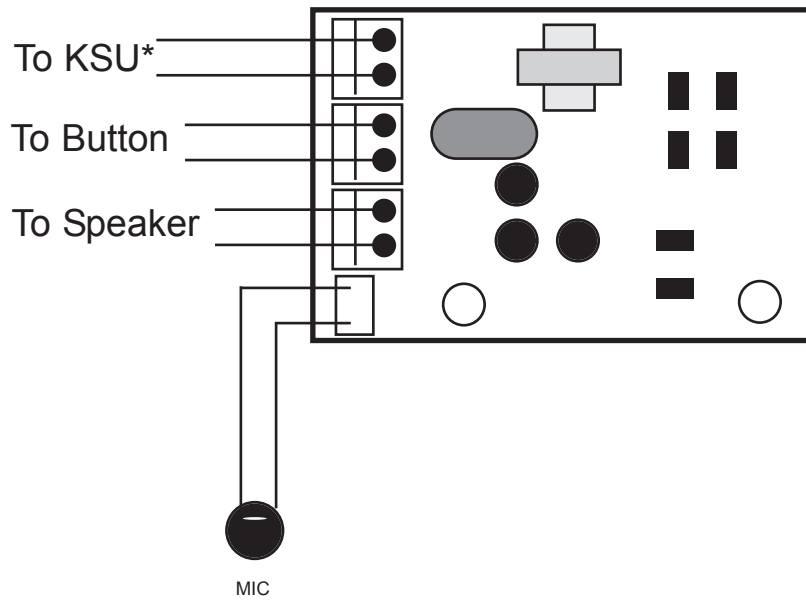

HOLOVISION

Manual Type 1.0.0.1RF "PAN" INTERCOM UNIT

For Models _____

For all HoloVision models with "PAN"
designation.
(100-PAN, 200-PAN etc.)

Specifications

Communication

For use with all Panasonic KSUs with door phone card.
This unit is a replacement for the Panasonic KXT-30865
door phone.

Access Control

Panasonic Doorphone Card performs this function.

INSTALLATION INSTRUCTIONS

501 E. Goetz Ave.
Santa Ana, Ca 92707

www.eholovision.com

Ph. 714-434-6904
Fax 800-362-0002

HOLOVISION

HOLOVISION

Holovision's Door Intercom Unit is a replacement for the Panasonic KX-T30865. It is compatible with all Panasonic KSU's. This product allows communication with the front door when used with Panasonic KSU phone systems.

To use the Door Intercom Unit, connect to the KSU as shown above.

NOTE:*This connection is not polarity sensitive