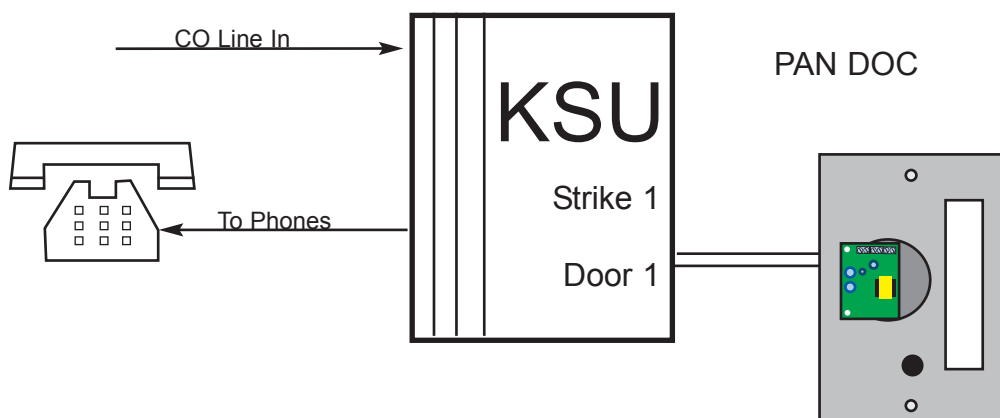

HOLOVISION

Manual Type 1.0.0.1RF "PAN" INTERCOM UNIT

For Models _____

For all HoloVision models with "PAN"
designation.
(100-PAN, 200-PAN etc.)

Specifications

Communication

For use with all Panasonic KSUs with door phone card.
This unit is a replacement for the Panasonic KXT-30865
door phone.

Access Control

Panasonic Doorphone Card performs this function.

INSTALLATION INSTRUCTIONS

501 E. Goetz Ave.
Santa Ana, Ca 92707

www.eholovision.com

Ph. 714-434-6904
Fax 800-362-0002

HOLOVISION

HOLOVISION

Holovision's Door Intercom Unit is a replacement for the Panasonic KX-T30865. It is compatible with all Panasonic KSU's. This product allows communication with the front door when used with Panasonic KSU phone systems.

To use the Door Intercom Unit, connect to the KSU as shown above.

NOTE:*This connection is not polarity sensitive