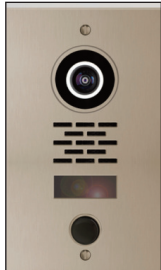

INTERCOM ENTRY SYSTEM with iOS / ANDROID APP

MODEL 230

- **Speak to and see visitors on Smartphone / iPad**
- Uses DoorBird D11 module
- Fits HoloVision "200 Series" boxes
- Accommodates multiple users and multiple door stations
- Cloud recording
- Built-in IR LEDs with light sensor
- Built-in Bluetooth and motion detector
- Doorbird module is IP 54 rated
- Remote control of door / gate from smartphone

- Back box, hardware, gasket, and instructions included
- Face plate dimensions: 7.5" x 4.4" (h w)
- Back box dimensions: 7" x 3.75" x 4.25" (h w d) p/n 9303

Options

- *Brushed stainless steel*
- *Stainless steel units include an illuminated doorbell button*