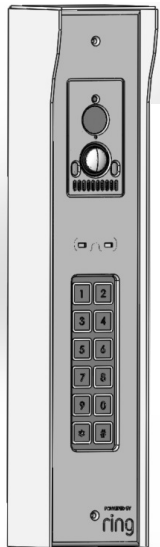

INTERCOM ENTRY SYSTEM for RING ELITE

MODEL 518-Ring

- Aluminum (1/4") faceplate for Ring Elite
- Specify **keypad** type desired: Serial ASCII output **518-A**
Stand-alone 12 button **518-S12**
Built-in prox reader **518-T**
26 Bit Wiegand output **518-W**
- **518-S12 (stand-alone keypad) does not require a controller**
- Face plate dimensions: 15.25" x 3" (h w)
- Back box dimensions: 14" x 2.4" x 4" (h w d) (stainless steel) p/n 9323
Optional back box: Surface / Gooseneck mount: 15.5" x 3.25" x 2.62"(h w d)
(black powder / stainless steel) p/n 9379

Options:

- **T keypad (Wiegand / Prox combo) 2 keyfob style transmitters included**

- Built-in microphone and speakers
- Live view on-demand audio and video
- Motion-Activated Alerts
- Infrared night vision
- iOS, Android, Mac and Windows 10 compatible
- Hardwired with Power over Ethernet (PoE)
- 2-way audio with noise cancellation
- 160° horizontal and 90° vertical field of view
- Works with Alexa, Echo and Show devices
- Operating Conditions: -5°F to 120°F (-20.5°C to 48.5°C), Weather Resistant
- Tamper switch output can be connected to alarm system

NOTE: The "X" in the part numbers above is to specify the keypad type.

9379 Box

Ring Remote Access Control Pro Features

- Sold as a bundle with Ring Intercom solution
- Smart access device that works with an existing electrical access control system that can be triggered via relay to grant access through your security gate
- Works with the Key by Amazon app or Ring App
- The Ring Access Controller Pro makes it easy for you to remotely unlock your gate to grant access to friends or Amazon delivery associates to deliver eligible packages
- Requires professional installation near a power outlet and your remote access panel
- You can also turn on the Key for Gate delivery service to allow Amazon delivery agents one-time access to your security gate in order to drop off packages in a secure location.