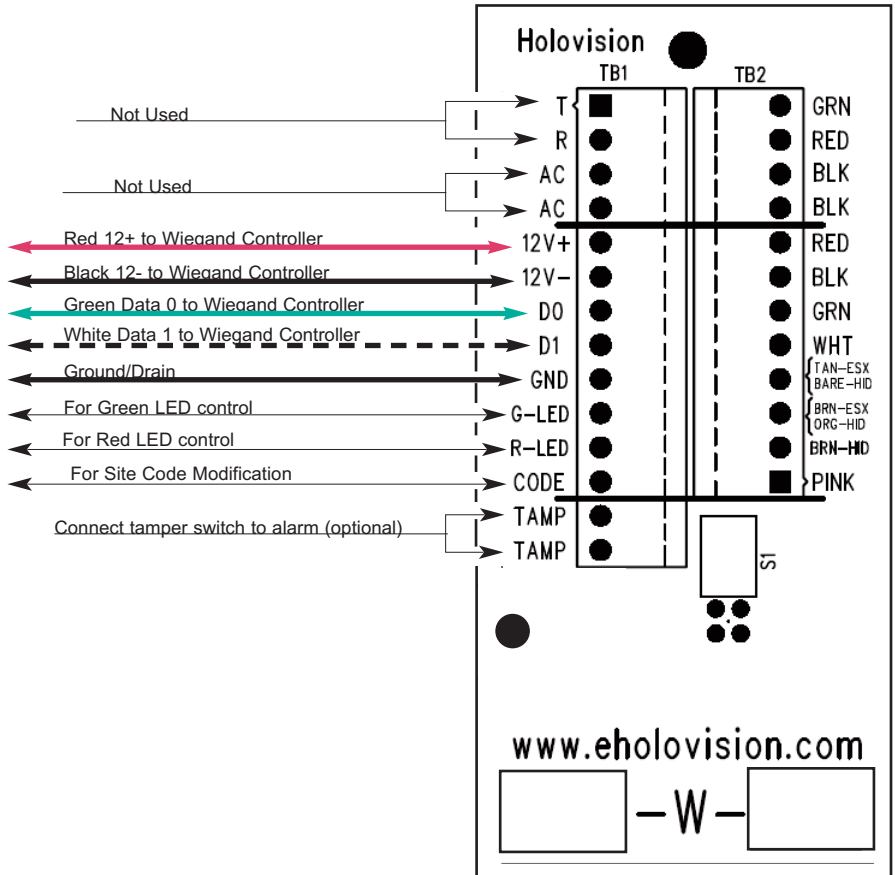

Manual Type 6.4.0.13-RF
RING Elite Intercom with
Essex Wiegand Keypad and
RING LEO Controller

For Models _____

Specifications	
Communication RING Elite Pro Intercom	Access Control Essex KPT-26TI 26 bit Wiegand Keypad RING LEO Controller

INSTALLATION
INSTRUCTIONS

400 Series "W" Junction Board

501 E. Goetz Ave.
Santa Ana, Ca 92707

www.eholovision.com

Ph. 714-434-6904
Fax 800-362-0002

HOLOVISION

RING LEO Controller

To setup your RING LEO controller please contact RING at
ring-acp-device-support@amazon.com
1(888)255-1041