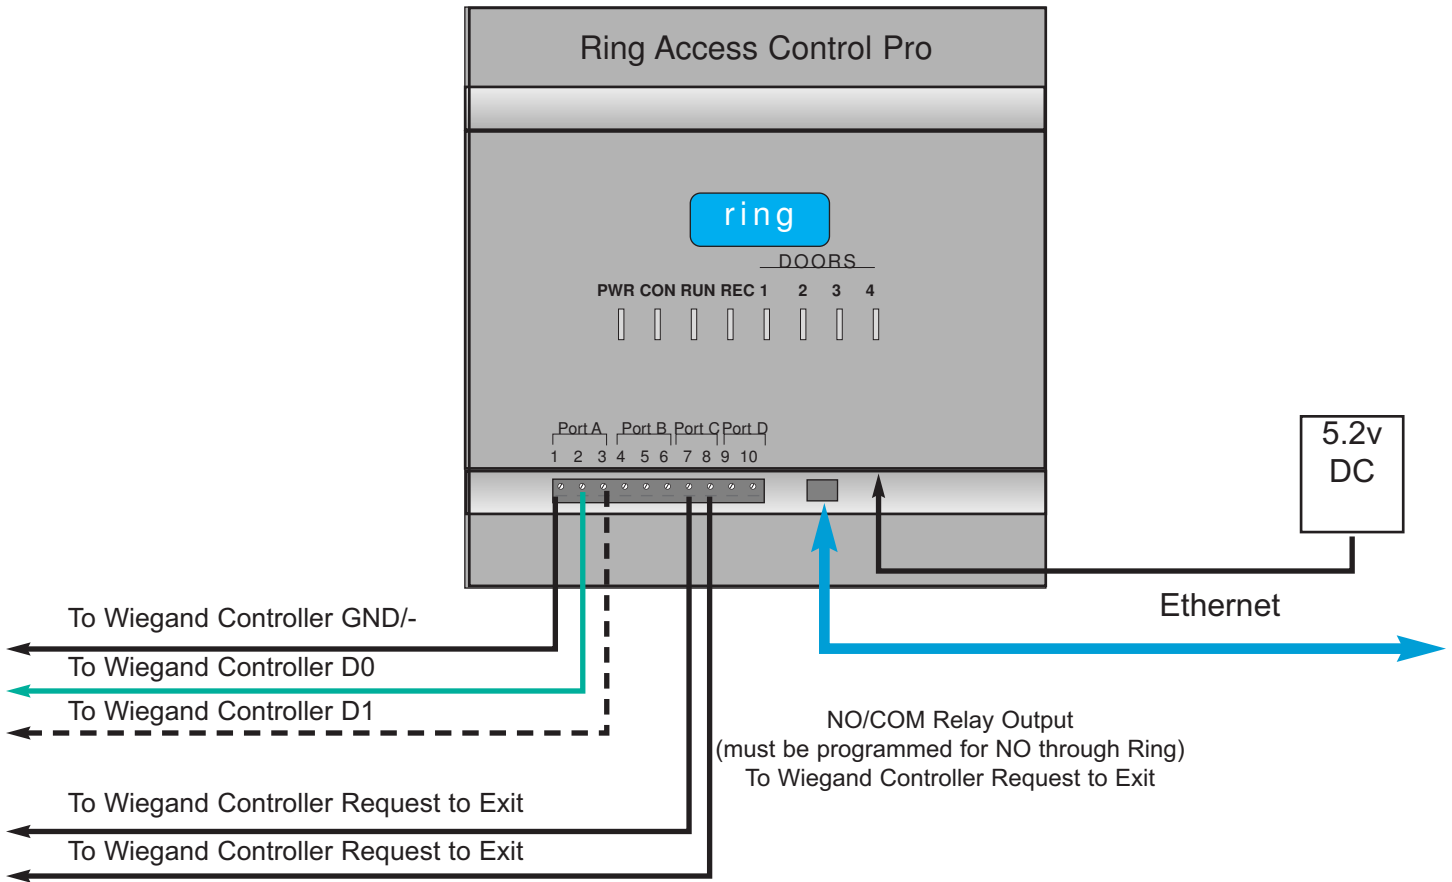

Manual Type 6.4.0.13-RF
RING Elite Intercom with
Essex Wiegand Keypad and
RING LEO Controller

For Models _____

Specifications	
Communication RING Elite Pro Intercom	Access Control Essex KPT-26TI 26 bit Wiegand Keypad RING LEO Controller

INSTALLATION
INSTRUCTIONS

400 Series "W" Junction Board

501 E. Goetz Ave.
Santa Ana, Ca 92707

www.eholovision.com

Ph. 714-434-6904
Fax 800-362-0002

HOLOVISION

RING LEO Controller

To setup your RING LEO controller please contact RING at
ring-acp-device-support@amazon.com
1(888)255-1041